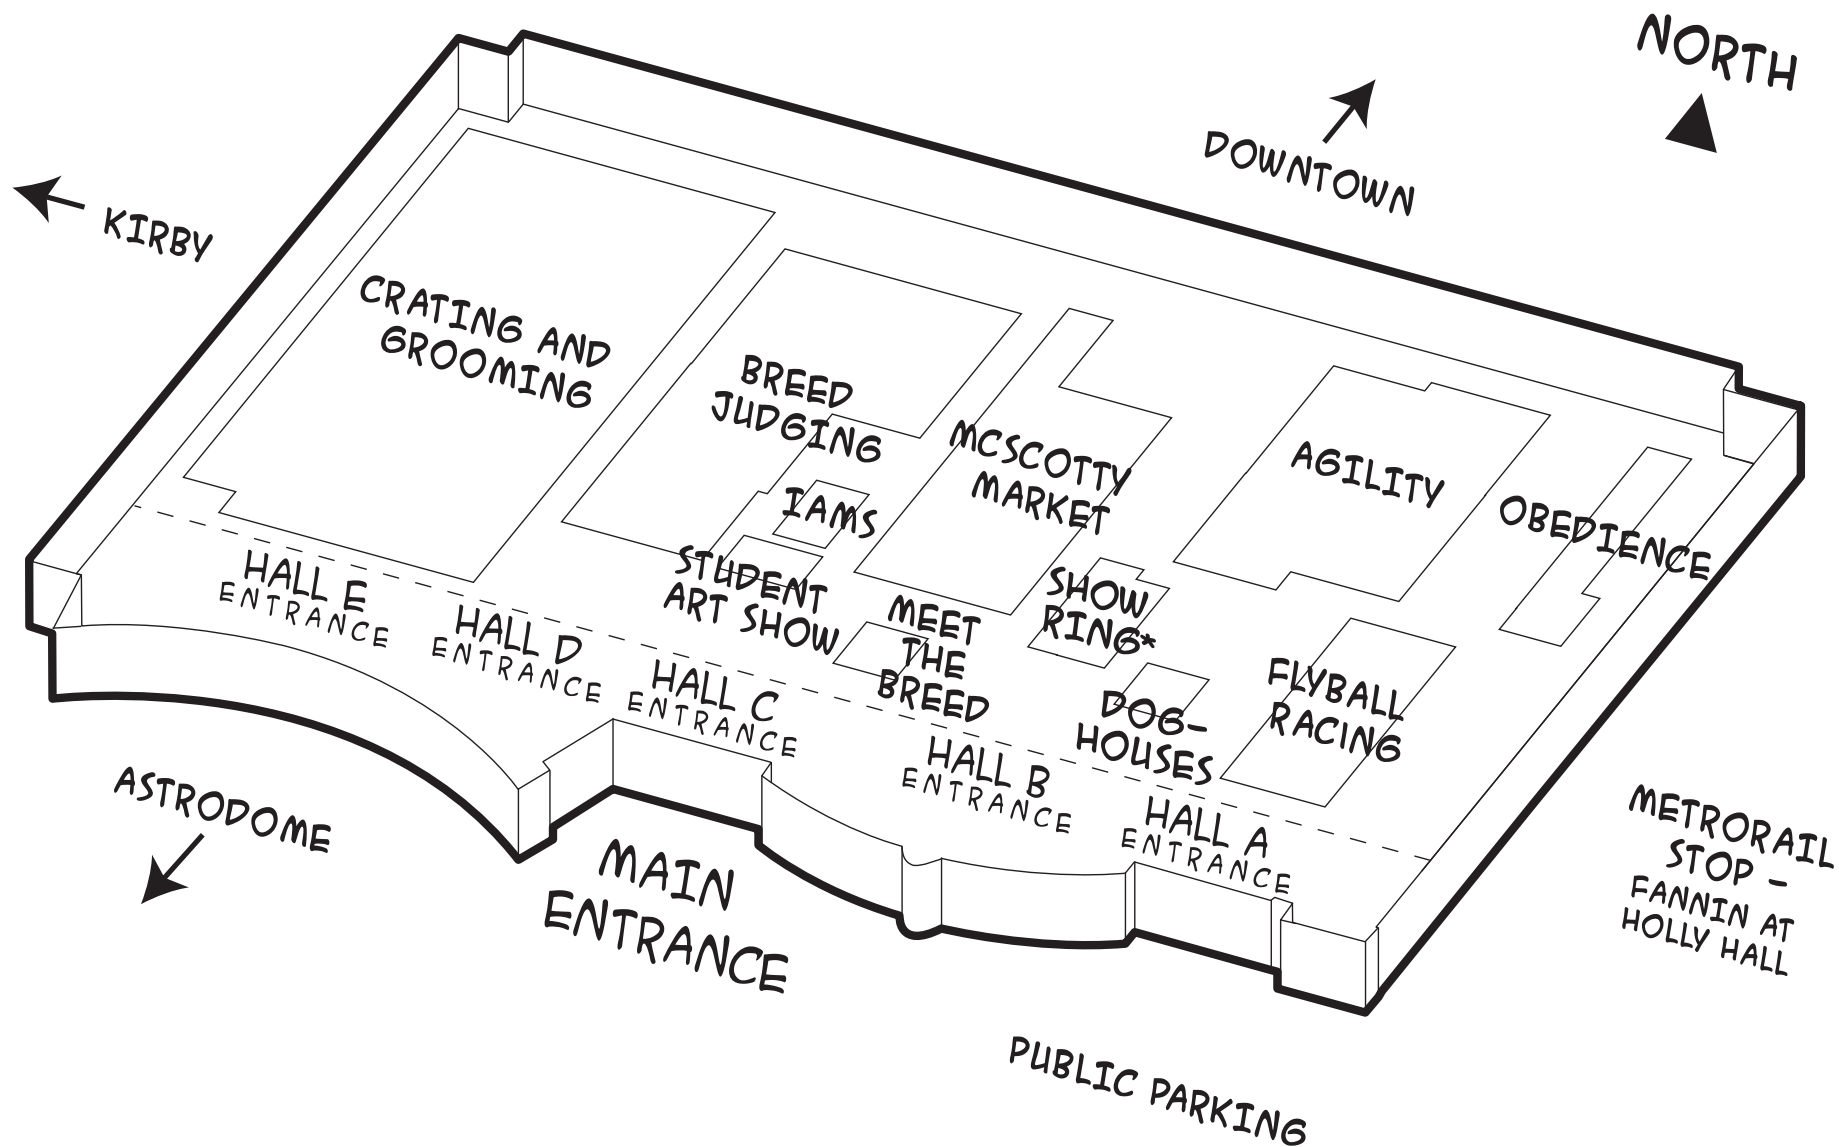

RELIANT PARK WORLD SERIES OF DOG SHOWS

JULY 21-25, 2010

*Best in Show/Exhibition Ring