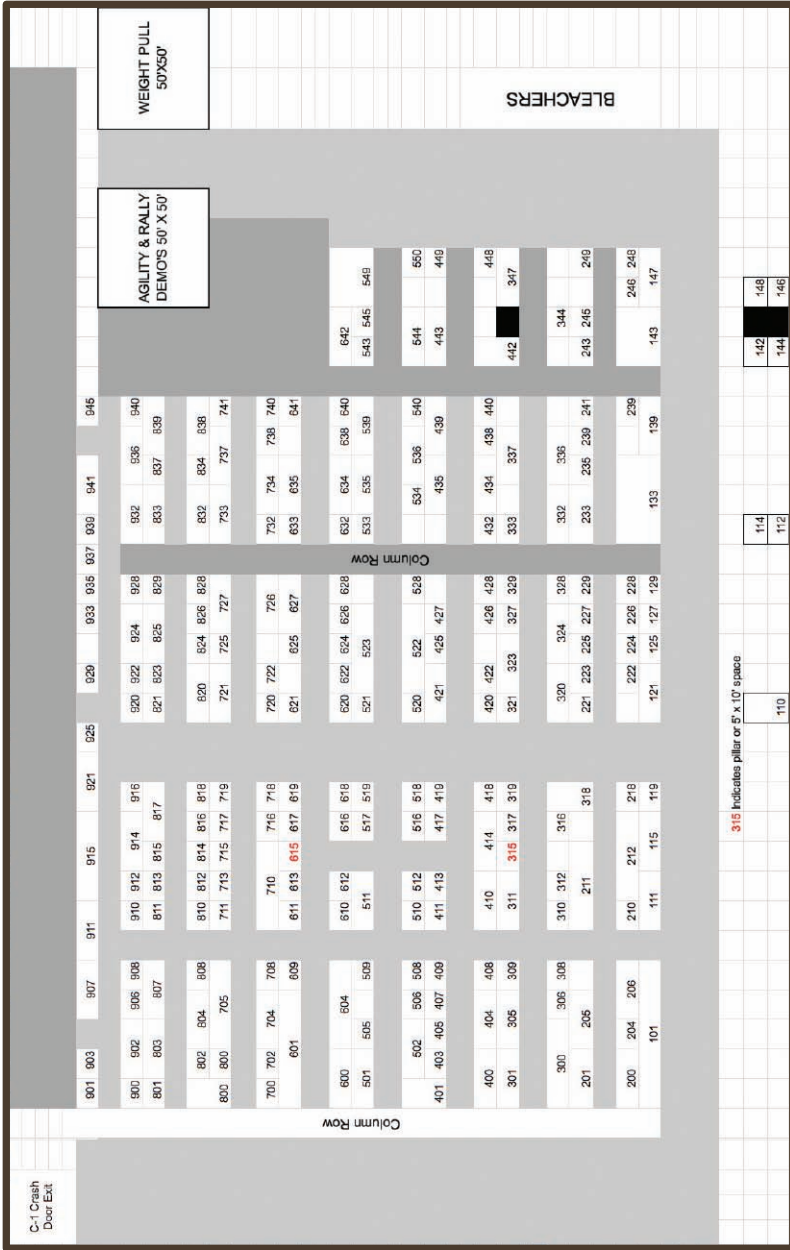

VENDOR BOOTHS

MAP DOES NOT REFLECT LAST MINUTE CHANGES.

VENDOR BOOTHS

BOOTH	SPACE	BOOTH	SPACE	BOOTH	SPACE
4 My Dog & Me	523	Celebrate Something Special	616	Funny Fur	640
4 Paws for Ability	711	Charlene Ewen "Dog Art Diva"	816	G David Co.	449
A & S Promotions	119	Chesapeake Bay Retriever Relief	837	Golden Beginnings Golden	
A & S Promotions	121	Chico & Milo's Dog House	133	Retriever Rescue	638
A Cowgirl's Dream	633	Citizens for Animal Protection	--	Golden Hound	610
Abandoned Animal	834	Cocker Spaniel Rescue of		Golden Retriever Rescue	902
Alexander Art	222	East Texas	941	Golden Retriever Rescue of	
All Border Collie Rescue	911	Companion Animal Massage	940	Houston	833
All Dogs Go to Debbie's	622	Connie's Little Haven	336	Good on Ya	532
All Kinds of Stuff	511	Courtney's Pet Supply	RS01	Granada Tables	903
All Texas Dachshund	915	Crafty Canine	311	Great Dane Rescue of Houston	807
Amber Way Jewelry	517	Custom Braiding	204	Greater Houston Golden	
Ame Pet Supplies	317	Dachshund Rescue Of Houston	838	Retriever Rescue	720
American Brittany Rescue	920	Danny Clark Photography	227	Greater Houston GSD Rescue	821
American Cotton	427	Davis Mountain Nut Co.	329	Green Bulldog	626
Ana Goulet - Virginia		Dee's Place	300	Green Mountain	617
Gardiner Studio	246	De's Wild Rags & Stuff	245	Greyhound Pets of	
Art by Marsha Mills	506	Diamond Pet Foods	432	America-Houston	803
Auburn Kennels/Canidae	RS29	Diane's Dream	604	Grizzly Pet Products	550
Austin Canine Central	705	Different Strokes	407	Gulf Coast Cocker Spaniel, Inc.	912
B.I.B. Specialties	410	Dimensions Two, Inc.	324	Gulf Coast Laser Graphics	414
B.T. Designs, Inc.	418	DoBerVette	243	Hawaiian Moon	417
Bark Avenue	421	Dog and Frog.com	609	Headlines Portraits	315
Bark Busters	RS45	Dog is Good	428	Hi-Tek Rations	127
Barkingdales, Inc.	808	Doggie Loungers	111	Holiday Highlights	405
Baskets Galore	810	Doggie Loungies	533	Hollywood Frame Gallery	233
Basset Buddies Rescue	921	Doggin' It Designs	442	Homeless Pet Placement League	811
BB Unlimited Inc.	700	Doggy Baggage	335	Honey Guy Products, Inc.	224
Best Friends Pet Care &		Doggy Toyland LLC	249	HOPE	914
Veterinary Hospital	316	Dogwise	301	Houston Beagle & Hound Rescue	813
Beth Roose Productions	--	Dynamic Expressions	502	Houston Collie Rescue	--
Bil Jac	RS49	East Coast Crates	318	Houston Humane Society	642
Bio Regenerative Sciences, Inc.	241	English Bulldog Rescue	933	Houston Obedience Training	
BIS Pets	426	English Springer Rescue America	935	Dog Club	738
Bling All Over	804	Espre	719	Houston Sheltie Rescue	814
Blue Giraffe Art Works	722	Esquivel and Fees	147	Houston Sheltie Sanctuary, Inc.	832
Bones & Raw Food	713	Evanger's Dog & Cat Food	624	Houston SPCA	628
Bright & Beautiful	635	Far More Shade	522	Husky Haven, Inc.	922
Brittany Rescue	910	Fatima's Design	439	Ideal Jewelry	310
Buddy & Boy's Bazaar	641	Fedies Pet Products	347	International Canine	
Bun-Gee Pup--EE Co.	312	FitPaws	737	Semen Bank	907
B-Unique	RS41	Fox Terrier Club of Greater		Invisible Fence	333
Bunnies and Bows	740	Houston	725	Isle of Dogs	125
By Luna	710	French Bulldog Club	937	Italian Greyhound Rescue	820
C & J's Sharp Edge	518	French Bulldog Rescue Network	829	It's a Ruff Life	422
Canines for Disabled Kids	925	Friends for Life No Kill	939	J & J Dog Supplies	549
Carlisle's Salon & Suites	223	Friends of Rescued Mastiffs, Inc.	839	Jog A Dog	539

- CONTINUED -