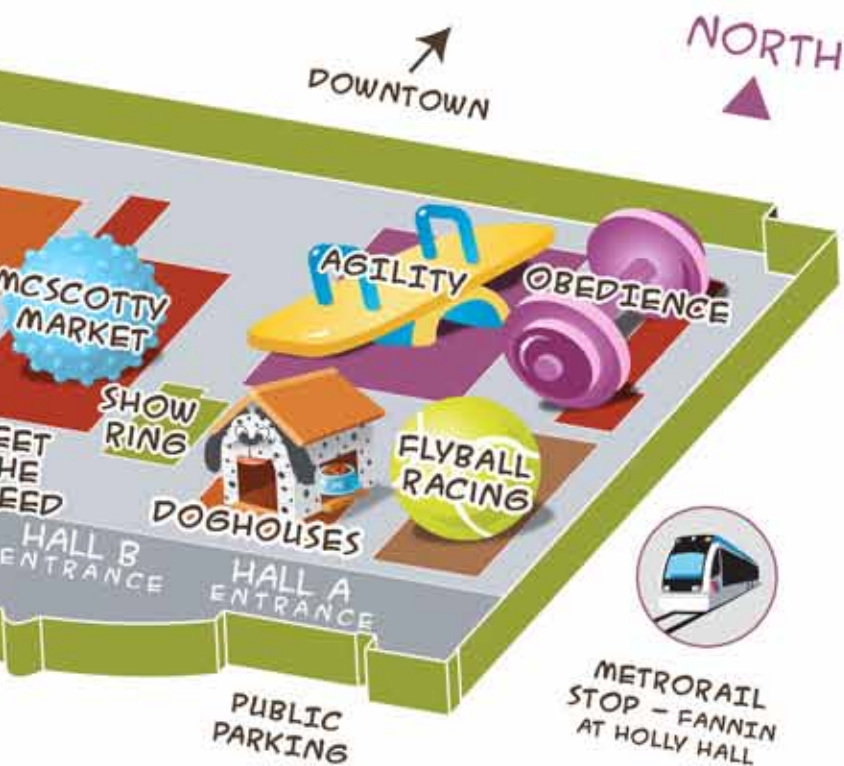

SHOW HOURS

WEDNESDAY, JULY 20

Working Dog and Houston All-Terrier Show
3 p.m. to 7 p.m. – General Show Hours
3 p.m. to 5:30 p.m. – Free Admission and Parking
Perfect time to shop the McScotty Market!
Performance Events/Exhibitions and Best in Show are NOT held today.

THURSDAY, JULY 21

Houston All-Terrier Show
Bluebonnet Boxer Club
Houston Combined Specialty Association
8 a.m. to 5 p.m. – General Show Hours
Performance Events/Exhibitions and Best in Show are NOT held today.

FRIDAY, JULY 22

Houston Kennel Club
8 a.m. to 5 p.m. – General Show Hours
3 p.m. to 7 p.m. – Groups and Best in Show Judging

SATURDAY, JULY 23

Beaumont Kennel Club
8 a.m. to 5 p.m. – General Show Hours
3 p.m. to 7 p.m. – Groups and Best in Show Judging

SUNDAY, JULY 24

Galveston County Kennel Club
8 a.m. to 5 p.m. – General Show Hours
3 p.m. to 7 p.m. – Groups and Best in Show Judging

Times are approximate because of fluctuating entries.