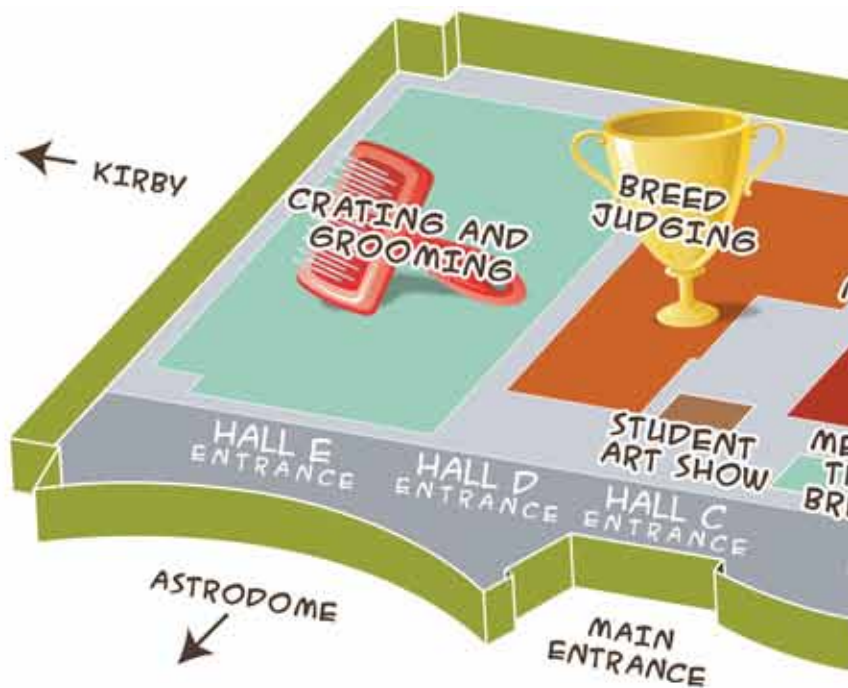

McScotty Market (Vendor Booths)	Between Halls B and C
Mari Jon Filla Student Art Show	Hall C
Breed Judging (Conformation)	Hall D
Crating and Grooming	Hall E

8 a.m. to 4 p.m., Continuous

Agility, Flyball, Obedience	Hall A
Frisbee, Freestyle and Purina®	
Pro Plan® Performance Team	Hall B

10 a.m. to 12 p.m., Continuous

Rally Demonstrations	Hall B
----------------------	--------

10 a.m. to 4 p.m., Continuous

Meet the Breed	Between Halls B and C in the Meet the Breed Ring
----------------	--

1 p.m. to 3 p.m., Continuous

Agility Demonstrations	Hall B
------------------------	--------

3 p.m. to 7 p.m.

Group and Best in Show	Hall B in the Best in Judging Show/Exhibition Ring
------------------------	--