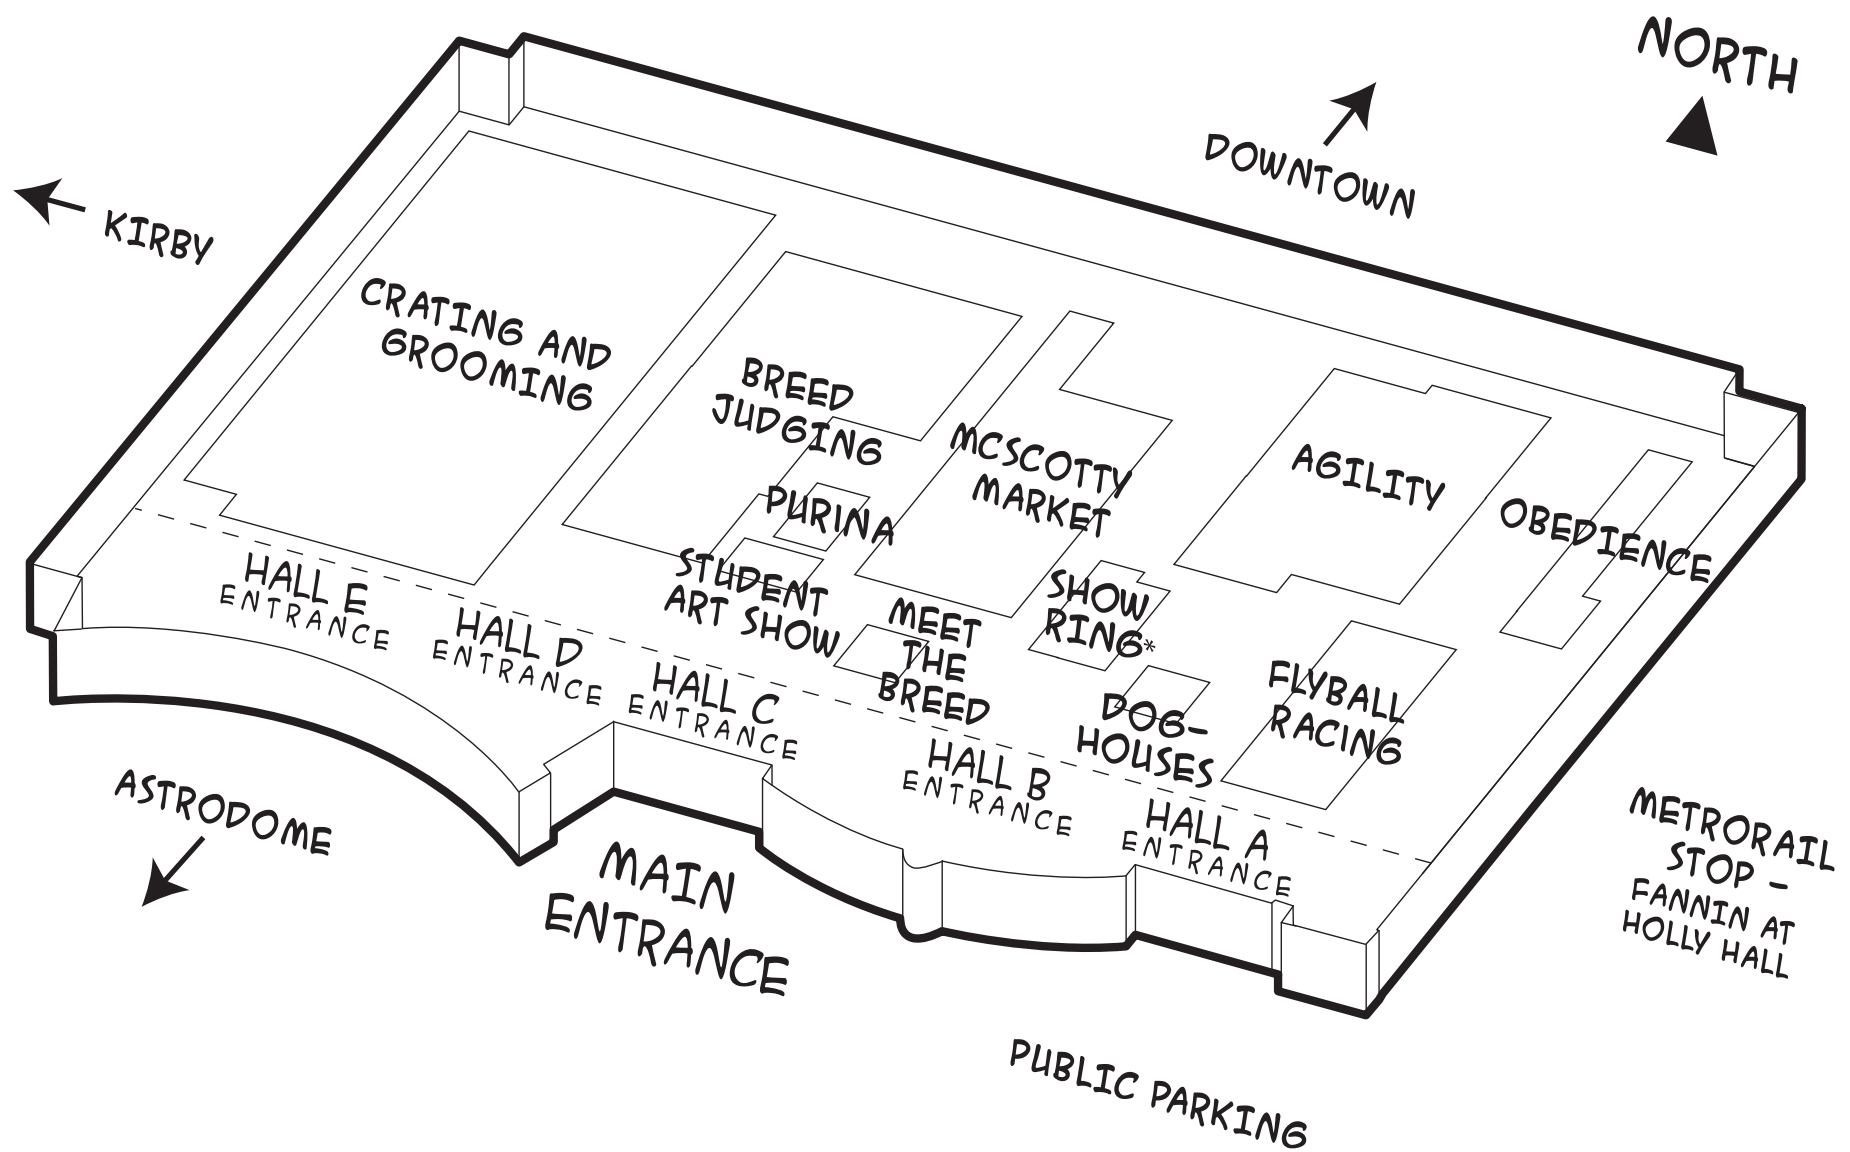

# RELIANT PARK WORLD SERIES OF DOG SHOWS JULY 18-22, 2012

\*Best in Show/Exhibition Ring